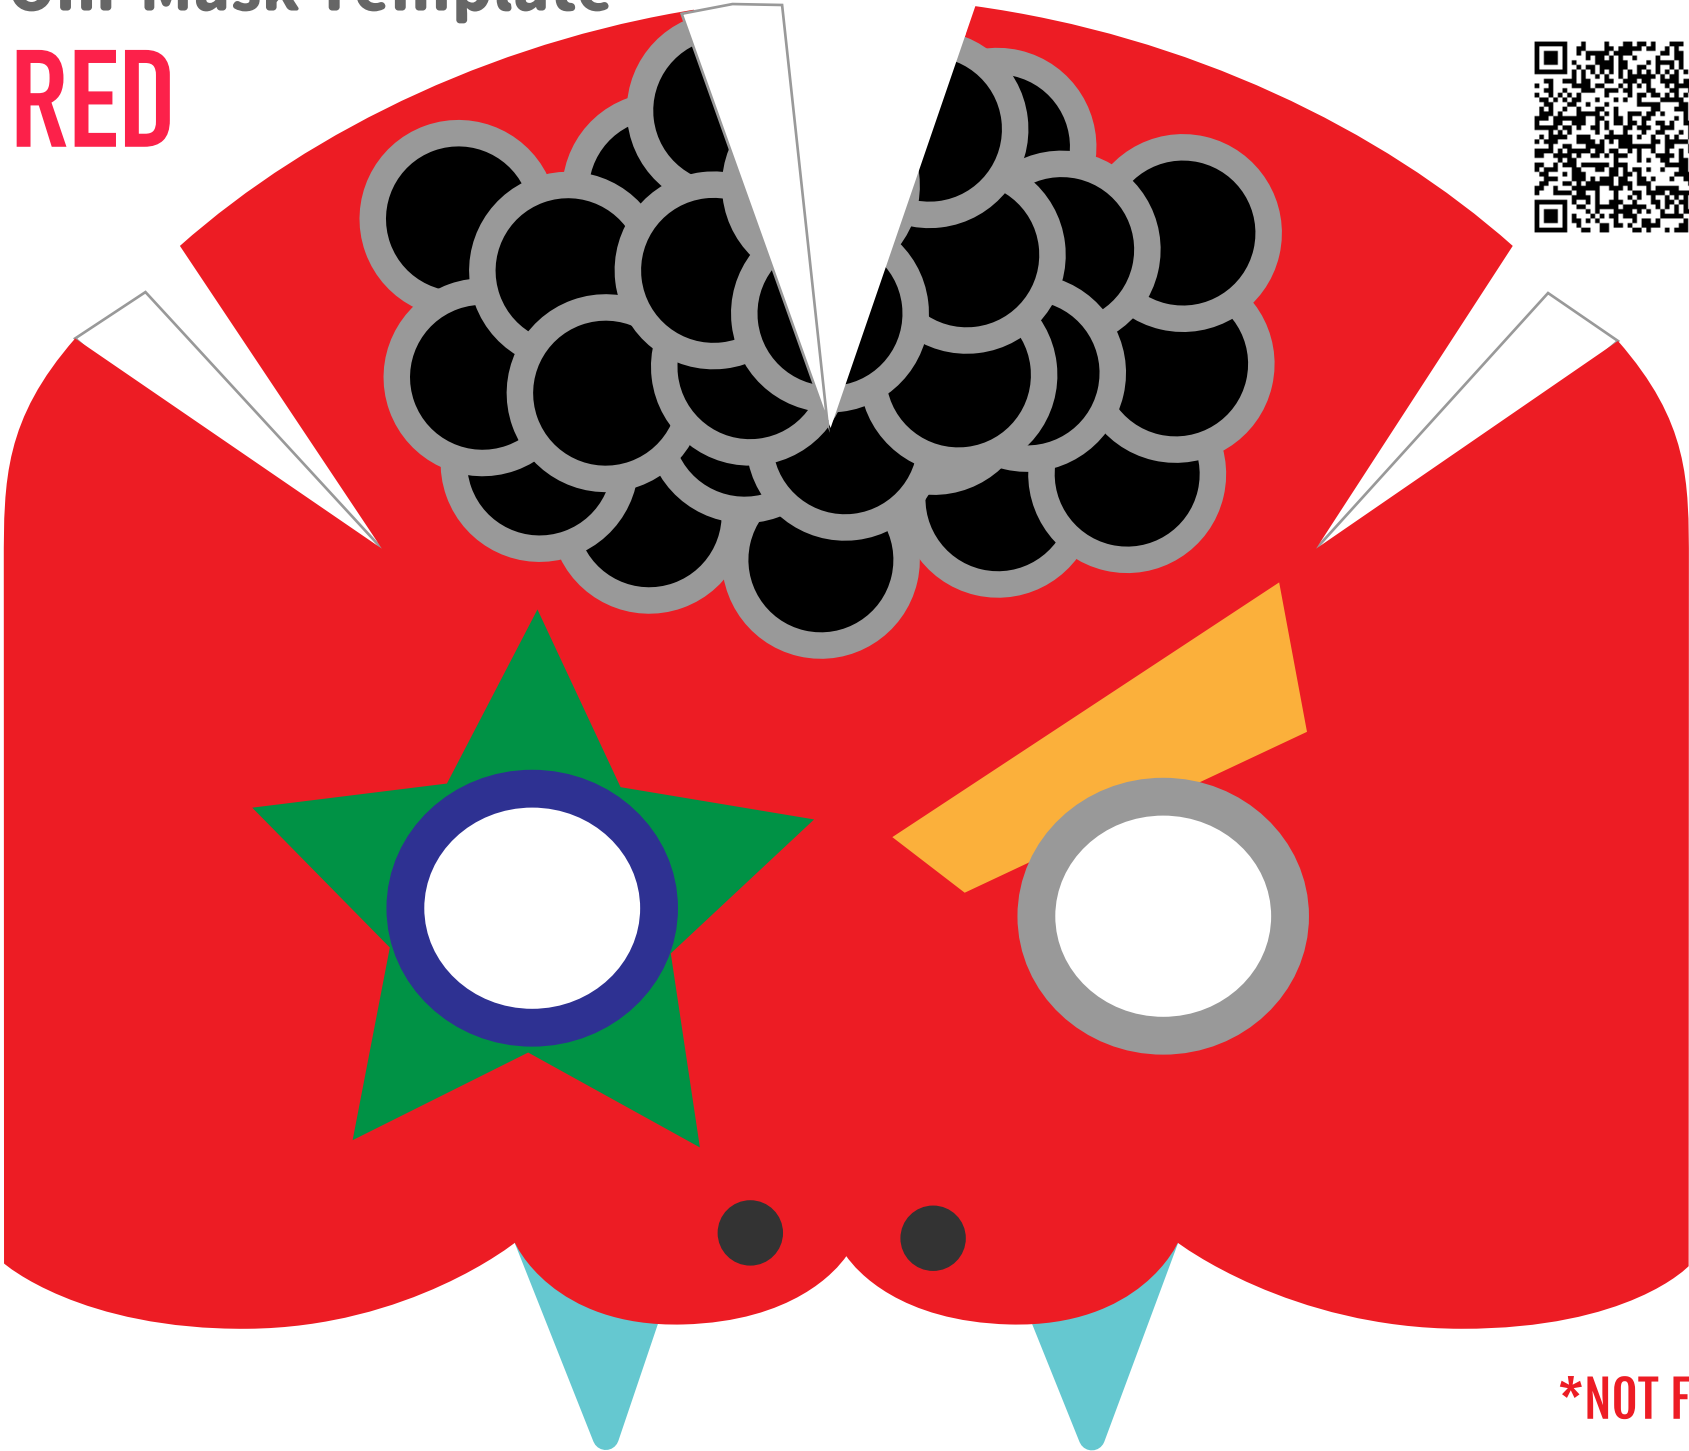

# Oni-Mask Template

RED

\*NOT FOR SALE

Shappie